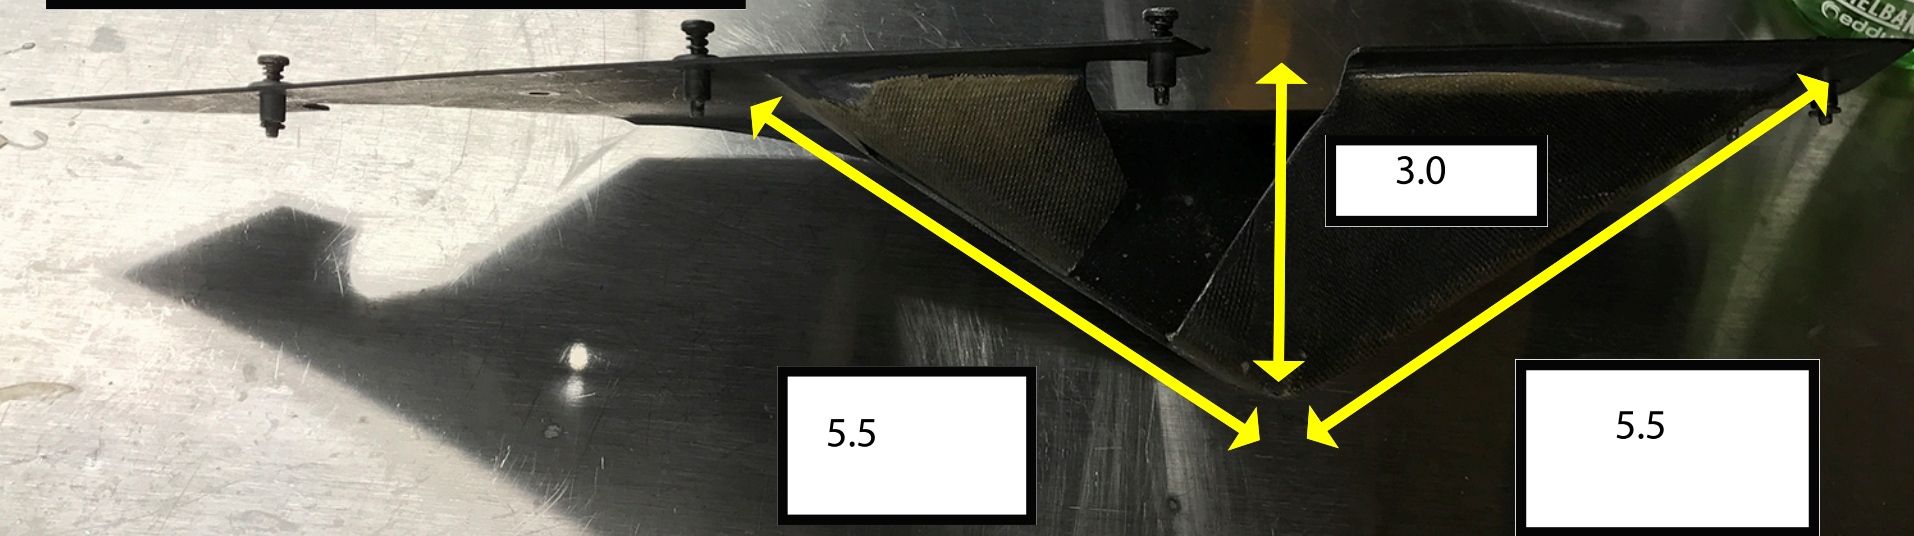

Captain side fairing on
circuit breaker panel. Hole in center
for upper rail for sliding P2 window.
All sizes in inches.

Courtesy www.fly737ng.com

Captain side fairing on
circuit breaker panel. Hole in
center for upper rail for sliding
P2 window. All sizes in inches.